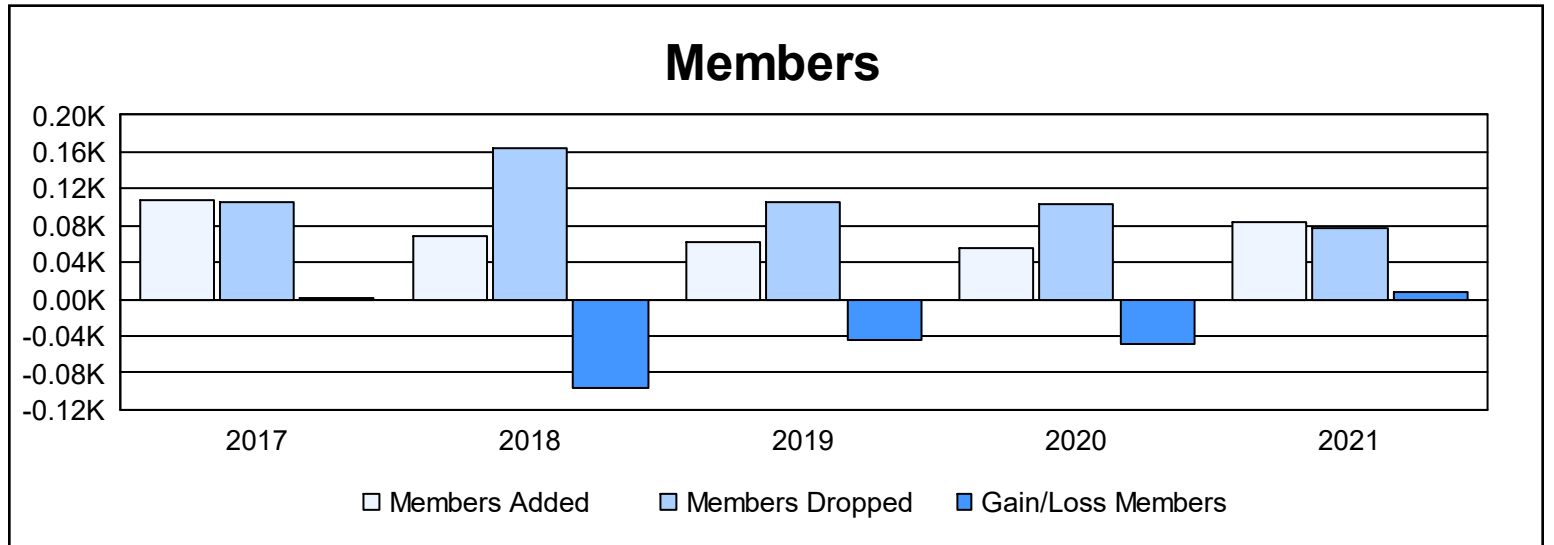

Year	New Clubs	Dropped Clubs	Gain/ Loss Clubs	New Members	Charter Members	Reinstate Members	Transfer Members	Total Member Added	Total Members Dropped	Gain/ Loss Members
2016-2017	0	0	0	101	0	2	5	108	106	2
2017-2018	0	2	-2	52	1	12	3	68	164	-96
2018-2019	0	0	0	49	0	9	3	61	106	-45
2019-2020	0	2	-2	42	0	8	5	55	103	-48
2020-2021	1	0	1	44	30	7	3	84	77	7
<b>Average</b>	<b>0</b>	<b>1</b>	<b>-1</b>	<b>58</b>	<b>6</b>	<b>8</b>	<b>4</b>	<b>75</b>	<b>111</b>	<b>-36</b>

### Membership Composition June 2021 Cumulative