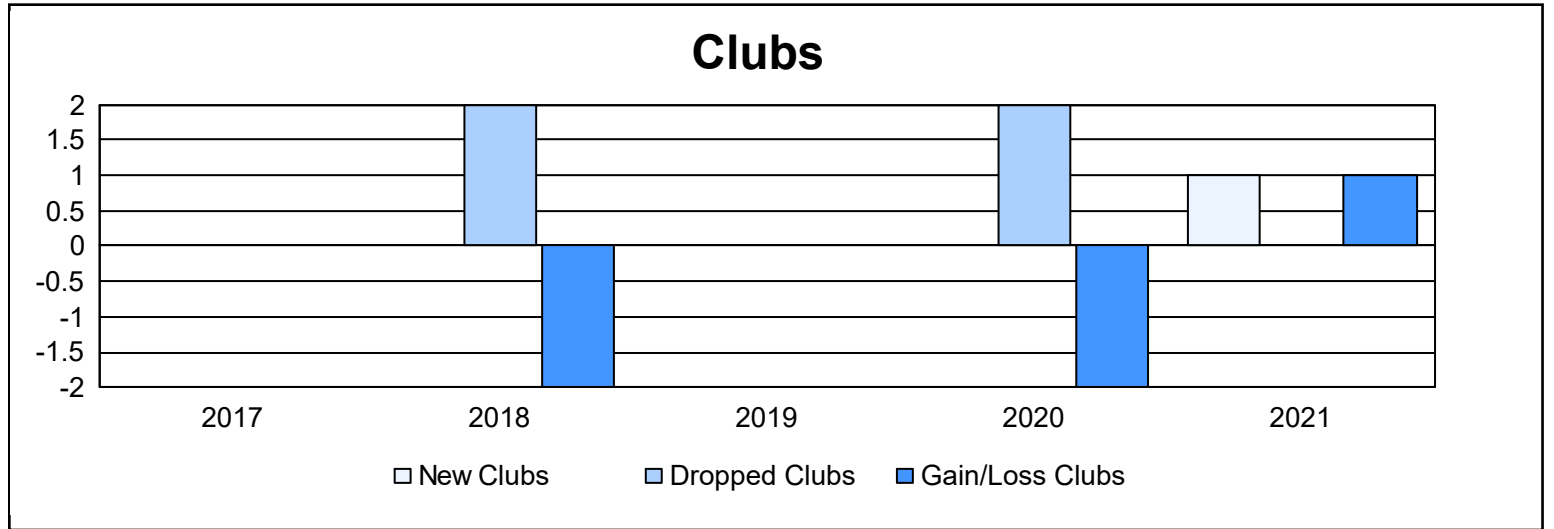

Year	New Clubs	Dropped Clubs	Gain/ Loss Clubs	New Members	Charter Members	Reinstate Members	Transfer Members	Total Member Added	Total Members Dropped	Gain/ Loss Members
2016-2017	0	0	0	101	0	2	5	108	106	2
2017-2018	0	2	-2	52	1	12	3	68	164	-96
2018-2019	0	0	0	49	0	9	3	61	106	-45
2019-2020	0	2	-2	42	0	8	5	55	103	-48
2020-2021	1	0	1	44	30	7	3	84	77	7
<b>Average</b>	<b>0</b>	<b>1</b>	<b>-1</b>	<b>58</b>	<b>6</b>	<b>8</b>	<b>4</b>	<b>75</b>	<b>111</b>	<b>-36</b>

### Membership Composition June 2021 Cumulative