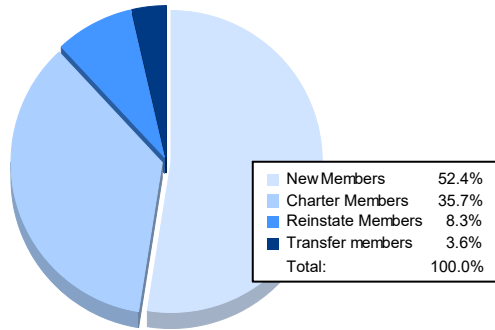

Year	New Clubs	Dropped Clubs	Gain/ Loss Clubs	New Members	Charter Members	Reinstate Members	Transfer Members	Total Member Added	Total Members Dropped	Gain/ Loss Members
2016-2017	0	0	0	101	0	2	5	108	106	2
2017-2018	0	2	-2	52	1	12	3	68	164	-96
2018-2019	0	0	0	49	0	9	3	61	106	-45
2019-2020	0	2	-2	42	0	8	5	55	103	-48
2020-2021	1	0	1	44	30	7	3	84	77	7
<b>Average</b>	<b>0</b>	<b>1</b>	<b>-1</b>	<b>58</b>	<b>6</b>	<b>8</b>	<b>4</b>	<b>75</b>	<b>111</b>	<b>-36</b>

### Membership Composition June 2021 Cumulative